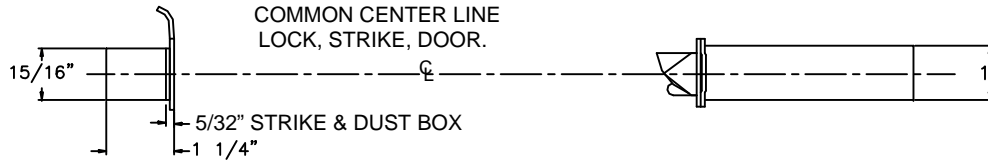

SECURITY DOOR CONTROLS

801 Avenida Acas0, Camarillo, Ca. 93012 • (805) 494-0622 • Fax: (805) 494-8861
www.sdcsecurity.com • E-mail: service@sdsecurity.com

HITOWER Z7800 SERIES TEMPLATE ESCUTCHEON, METAL DOOR, PREP. FLAT OR BEVELED, HOLLOW METAL DOORS

FUNCTION	OUTSIDE			INSIDE		
	LEVER HOLE	CYLINDER HOLE	THUMBTURN HOLE	LEVER HOLE	CYLINDER HOLE	THUMBTURN HOLE
Z7850	●	●		●		
Z7852	●	●		●		
Z7830	●	●		●	●	
Z7832	●	●		●	●	
Z7835	●	●		●	●	

LOCK DETAIL

COMMON CENTER LINE
LOCK, STRIKE, DOOR.