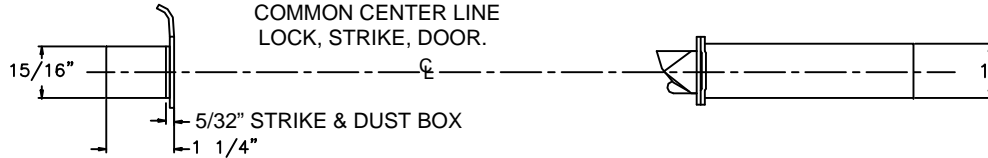

FUNCTION	OUTSIDE			INSIDE		
	LEVER HOLE	CYLINDER HOLE	THUMBTURN HOLE	LEVER HOLE	CYLINDER HOLE	THUMBTURN HOLE
Z7850	●	●		●		
Z7852	●	●		●		
Z7830	●	●		●	●	
Z7832	●	●		●	●	
Z7835	●	●		●	●	

LOCK DETAIL

COMMON CENTER LINE
 LOCK, STRIKE, DOOR.

DOOR DETAIL

MEASURE BACKSET
 FROM ϕ DOOR EDGE