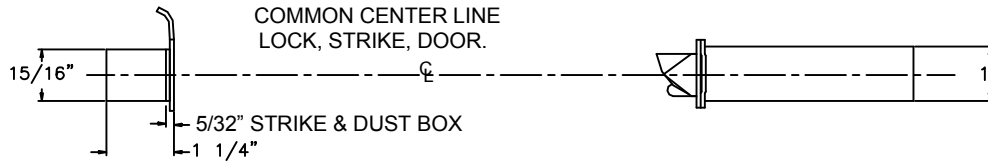

FUNCTION	OUTSIDE			INSIDE		
	LEVER HOLE	CYLINDER HOLE	THUMBTURN HOLE	LEVER HOLE	CYLINDER HOLE	THUMBTURN HOLE
Z7850	●	●		●		
Z7852	●	●		●		
Z7830	●	●		●	●	
Z7832	●	●		●	●	
Z7835	●	●		●	●	

LOCK DETAIL

COMMON CENTER LINE
 LOCK, STRIKE, DOOR.

DOOR DETAIL

MEASURE BACKSET
 FROM ϕ DOOR EDGE