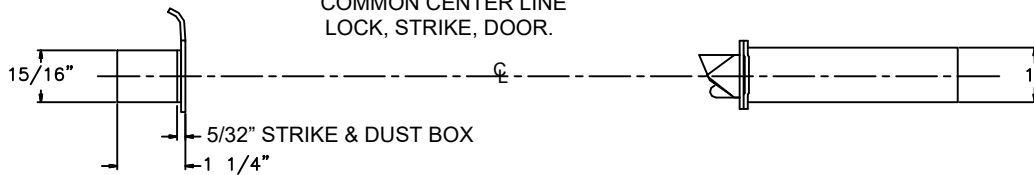

## HITOWER Z7800 SERIES TEMPLATE ROSE TRIM, WOOD DOOR, PREP. FLAT OR BEVELED, WOOD OR COMPOSITE DOORS

CHART FOR DRILLING TRIM HOLES						
FUNCTION	OUTSIDE			INSIDE		
	LEVER HOLE	CYLINDER HOLE	THUMBTURN HOLE	LEVER HOLE	CYLINDER HOLE	THUMBTURN HOLE
Z7850	●	●		●		
Z7852	●	●		●		
Z7830	●	●		●	●	
Z7832	●	●		●	●	
Z7835	●	●		●	●	

### DOOR DETAIL

MEASURE BACKSET FROM  $\phi$  DOOR EDGE