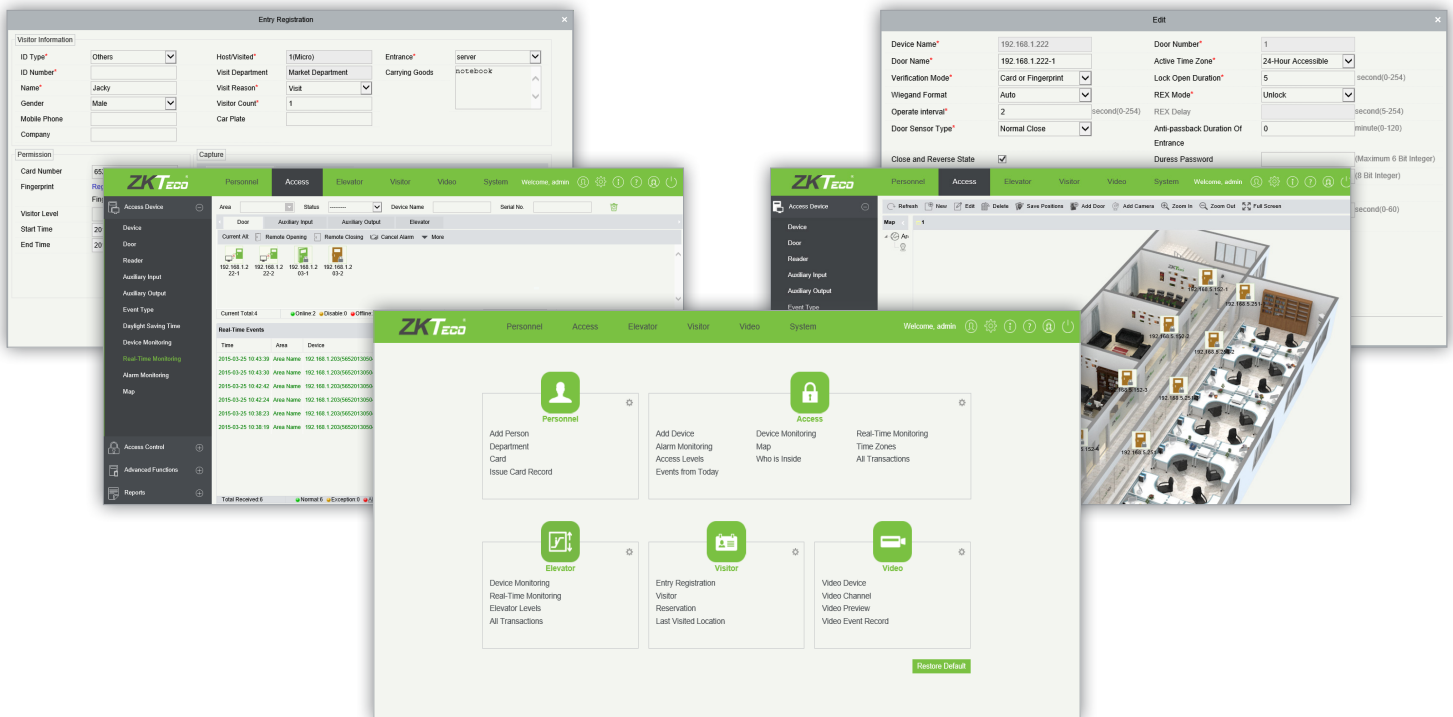

Function Details:

- ZKBioSecurity supports only C3 Pro & inBio Pro panels
- All-In-One solution (Access Control, Video Integration, Elevator Control and Visitor Management)
- Supports up to 8,000 doors (Multi-Server) and 2,000 doors (Single Server)
- Advanced Access Control Functions (inc. Zone Control + Who's inside)
- Global Anti-Passback and Linkage
- Video Software Integration with C2P (Milestone, OnSSI, Mirasys) and Artec
- Video Camera Integration with Hikvision and Dahua
- Automatic Data Backup
- Alarms and Events Email Notifications
- System Log Monitoring

Software Specifications:

System Architecture	Server/Browser
Door Capacity	2,000 doors (8,000 doors on Multi-Server)
Default Database	PostgreSQL
Supported OS	Windows 7/8/8.1/10
Suggested Browsers	IE 11+/Firefox 27+/Chrome 33+

Minimum PC Requirements:

CPU	Pentium Dual-Core Processor or above
Memory	4GB or above
Storage	30GB Free Space or more (NTFS Recommended)
Monitor Resolution	1024 x 768 or above

ZKTeco USA

6 Kingsbridge Road, Unit 8, Fairfield, NJ 07004
Phone: (862) 505-2101 • Fax: (862) 204-5906 • sales@zktcouusa.com • www.zktcouusa.com