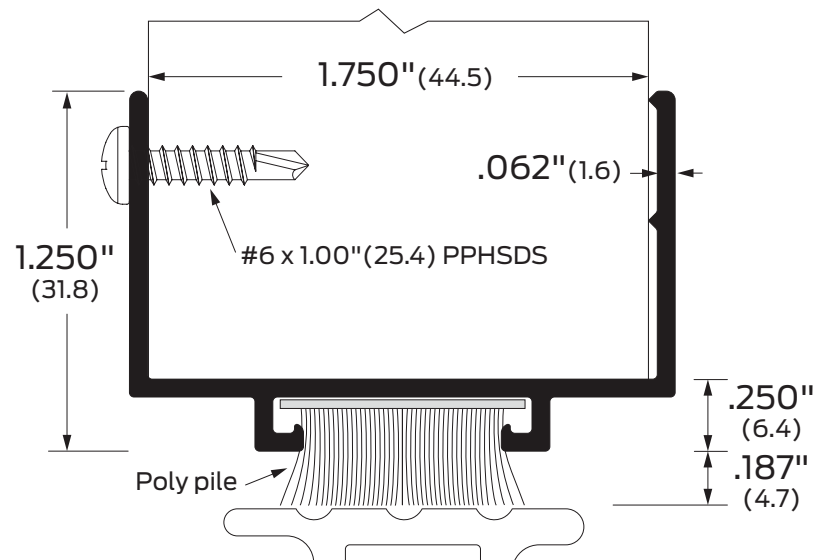

2720 Tobey Drive, Indianapolis, IN 46219
Tel 1-877-671-7011 ■ Fax 800-851-0000
Zero.Customer.Support@allegion.com
www.zerointernational.com

Part No:

110

Part description:

Door shoe

Notes:

Provided by:

Customer name:

Job no:

Date:

Image may not be shown to scale

ANSI/BHMA:

110AA, 110BK, 110D, 110G

R3F416

Finishes:

- AA** Aluminum clear anodized
- BK** Aluminum black anodized
- D** Aluminum dark bronze anodized
- G** Aluminum gold anodized