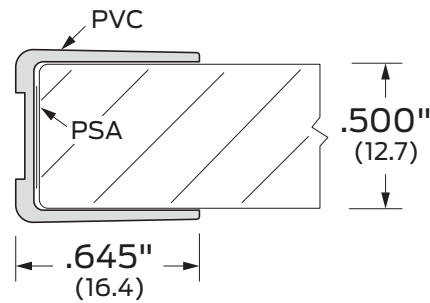

PSA Weatherstripping  
for glass doors

Notes:

Provided by:

Customer name:

Job no:

Date:

Image may not be shown to scale

Notes:

For .450" to .500" (12.4mm) doors. PSA standard.

ANSI/BHMA:

135

ROY716

Finishes:

CL Clear