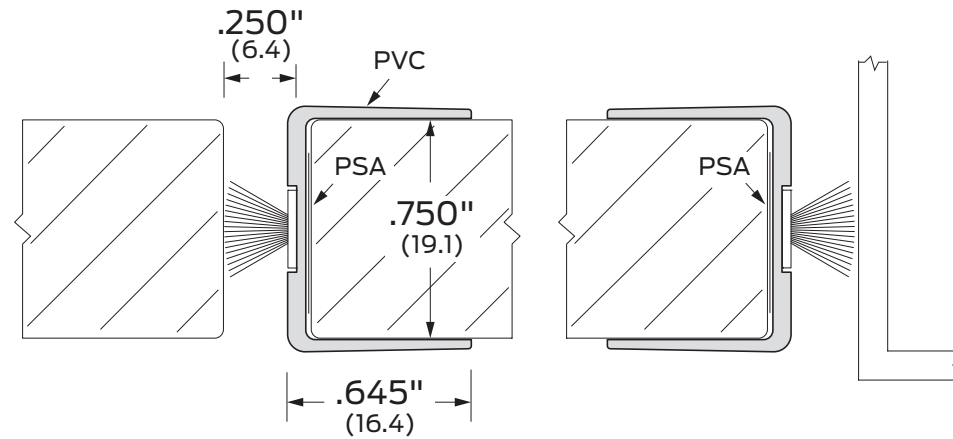

Notes:

Provided by:

Customer name:

Job no:

Date:

Image may not be shown to scale

Notes:

For .655" to .750" (19.1mm) doors. Clear housing with gray pile brush. PSA standard.

ANSI/BHMA:

138

ROF716

Finishes:

CL Clear