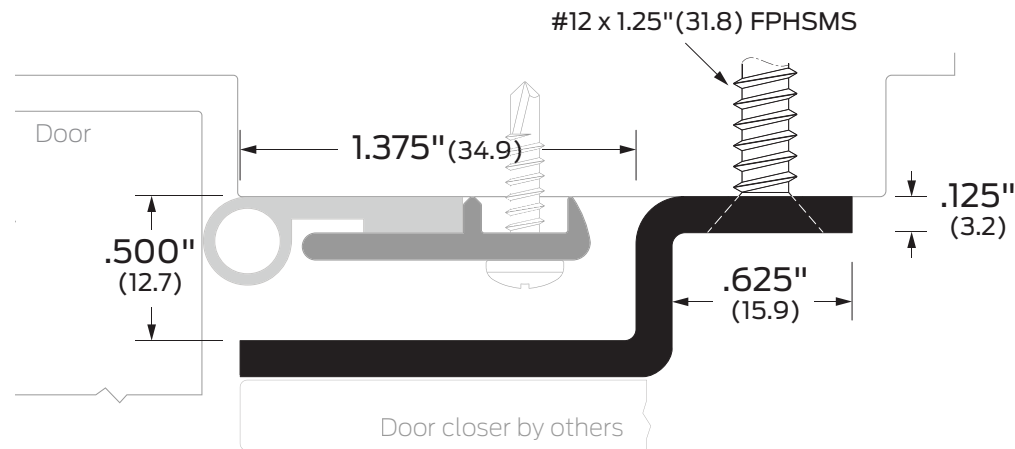

Notes:

Provided by:

Customer name:

Job no:

Date:

Image may not be shown to scale

Notes:

Door closer mounting bracket 6" (152.4) long