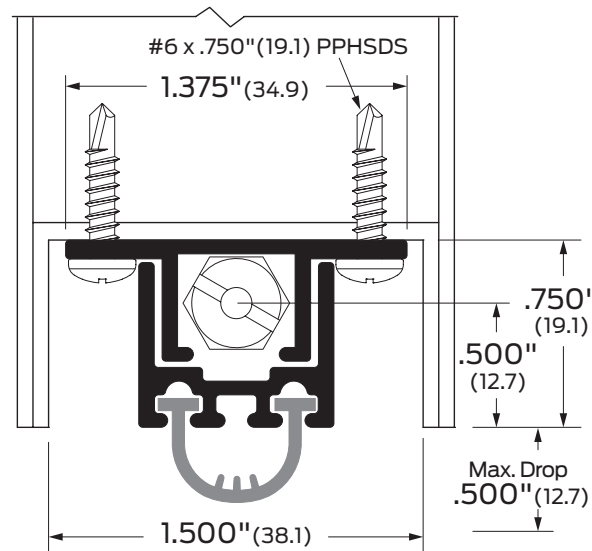

Notes:

Provided by:

Customer name:

Job no:

Date:

Image may not be shown to scale

Notes:

For use with hollow metal doors. Mortised.
 Supplied without end caps.

PL Pull out
NH No holes