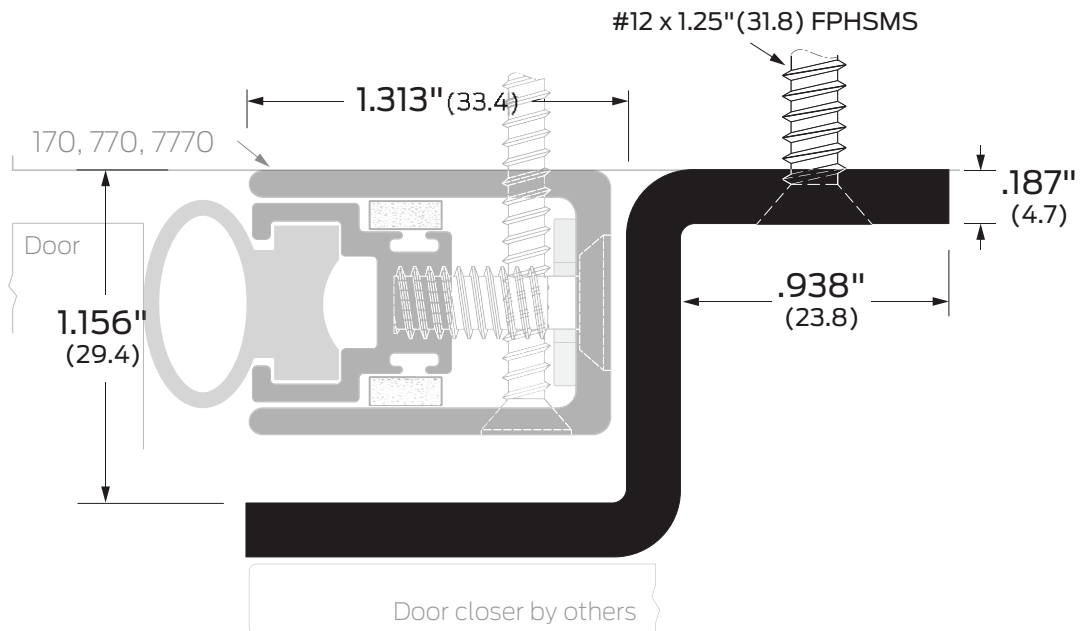

Notes:

Provided by:

Customer name:

Job no:

Date:

Image may not be shown to scale

Notes:

Door closer mounting bracket 6" (152.4) long