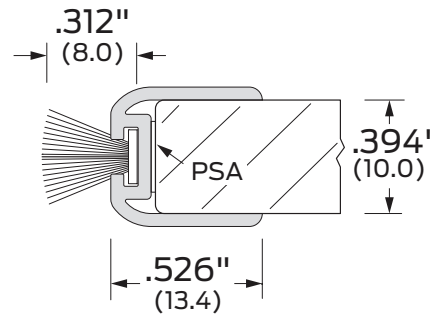

Notes:

Provided by:

Customer name:

Job no:

Date:

Image may not be shown to scale

Notes:

For .325" to .394" (10mm) thick doors.
Clear housing with gray pile brush.PSA standard.

ANSI/BHMA:

8136

ROF716

Finishes:

CL Clear