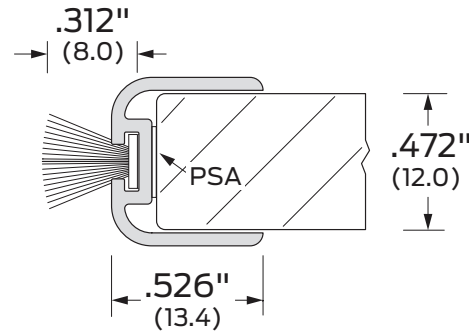

Notes:

Provided by:

Customer name:

Job no:

Date:

Image may not be shown to scale

Notes:

For .425" to .472" (12mm) thick doors.
Clear housing with gray pile brush. PSA standard.

ANSI/BHMA:

8137

ROF716

Finishes:

CL Clear