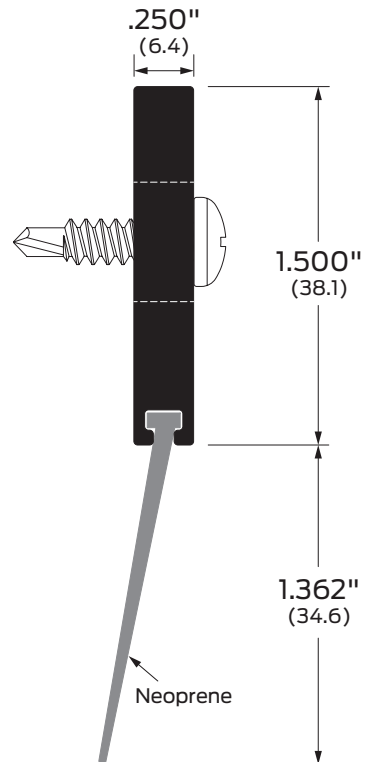

2720 Tobey Drive, Indianapolis, IN 46219
Tel 1-877-671-7011 ■ Fax 800-851-0000
Zero.Customer.Support@allegion.com
www.zerointernational.com

Part No:

95

Part description:

Door sweep

Notes:

Provided by:

Customer name:

Job no:

Date:

Image may not be shown to scale

Notes:

Suitable for heavy-duty overhead door

Finishes:

- AA** Aluminum clear anodized
- BK** Aluminum black anodized
- D** Aluminum dark bronze anodized
- G** Aluminum gold anodized