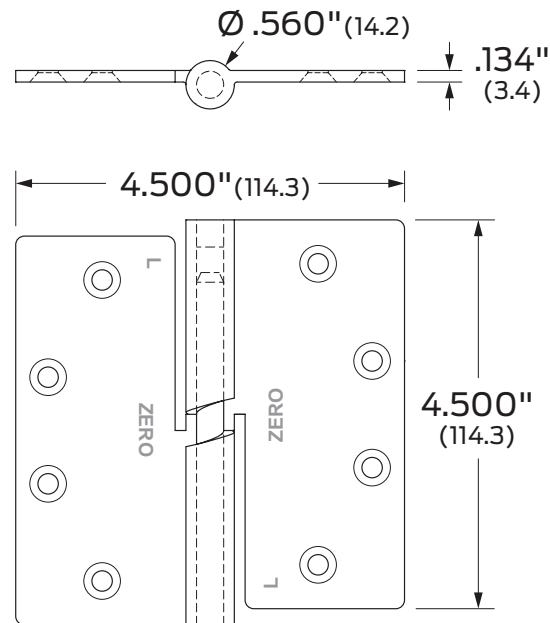

2720 Tobey Drive, Indianapolis, IN 46219
Tel 1-877-671-7011 ■ Fax 800-851-0000
Zero.Customer.Support@allegion.com
www.zerointernational.com

Part No:

Z955

Part description:

Cam lift full mortise hinges

Notes:

Provided by:

Customer name:

Job no:

Date:

Image may not be shown to scale

Certifications:

Fire rated-UL10c

Finishes:

STST Stainless steel

Options:

L Left hand
R Right hand