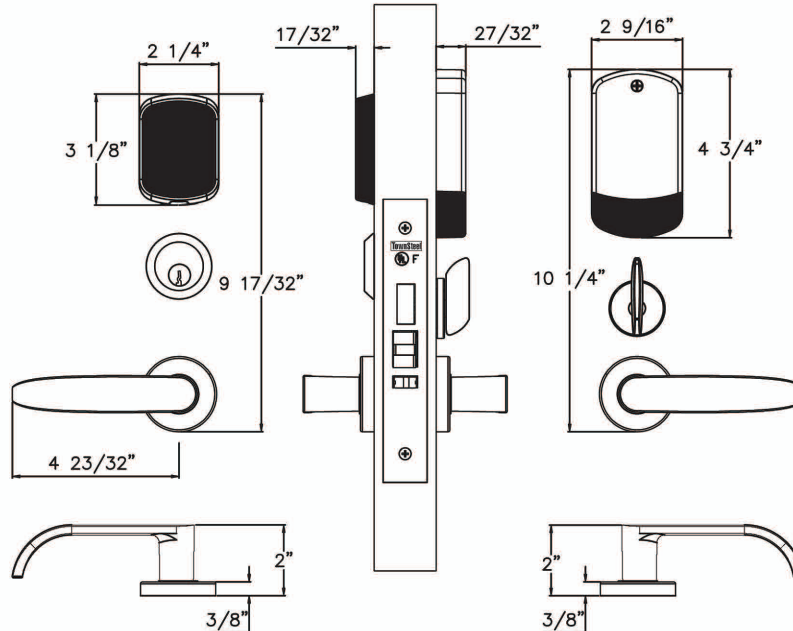

e-CRONUS 1B Series

ANSI Grade 1

Profile

How To Order

Series	e-Cronus 1B: With cylinder
Model Number	2: 2000(Keypad) / 4: 4000(RFID) / 5R: 5000-RF(WiFi) 5B: 5000-BLE(Bluetooth) / 6: 6000(Maxx Access System)
Lockbody	R: Rigid / C: Clutched / X: Automatic Deadbolt Series
Lever Style	S: Sentinel / Q: Quest / Or see TownSteel Catalog
Finish	622: US19, Flat Black / 626: US26D, Satin Chrome Or special color upon request
Cylinder	Any mortise cylinder can be used

Model Number Lever Cylinder

ECR 1B6R - S LH 626 - SFIC7

Series Lockbody Finish

e-CRONUS 2A Series

ANSI Grade 1

Profile

How To Order

Series	e-Cronus 2A: No cylinder
Model Number	2: 2000(Keypad) / 4: 4000(RFID) / 5R: 5000-RF(WiFi) 5B: 5000-BLE(Bluetooth) / 6: 6000(Maxx Access System)
Lockbody	R: Rigid / C: Clutched / X: Automatic Deadbolt Series
Lever Style	S: Sentinel / Q: Quest / Or see TownSteel Catalog
Finish	622: US19, Flat Black / 626: US26D, Satin Chrome Or special color upon request
Cylinder	N/A

Model Number Lever
ECR 2A 6R - S LH 626
 Series Lockbody Finish

e-CRONUS 2B Series

ANSI Grade 1

Profile

How To Order

Series	e-Cronus 2B: With cylinder
Model Number	2: 2000(Keypad) / 4: 4000(RFID) / 5R: 5000-RF(WiFi) 5B: 5000-BLE(Bluetooth) / 6: 6000(Maxx Access System)
Lockbody	R: Rigid / C: Clutched / X: Automatic Deadbolt Series
Lever Style	S: Sentinel / Q: Quest / Or see TownSteel Catalog
Finish	622: US19, Flat Black / 626: US26D, Satin Chrome Or special color upon request
Cylinder	Any mortise cylinder can be used

Model Number Lever
ECR 1A6R - S LH 626
 Series Lockbody Finish