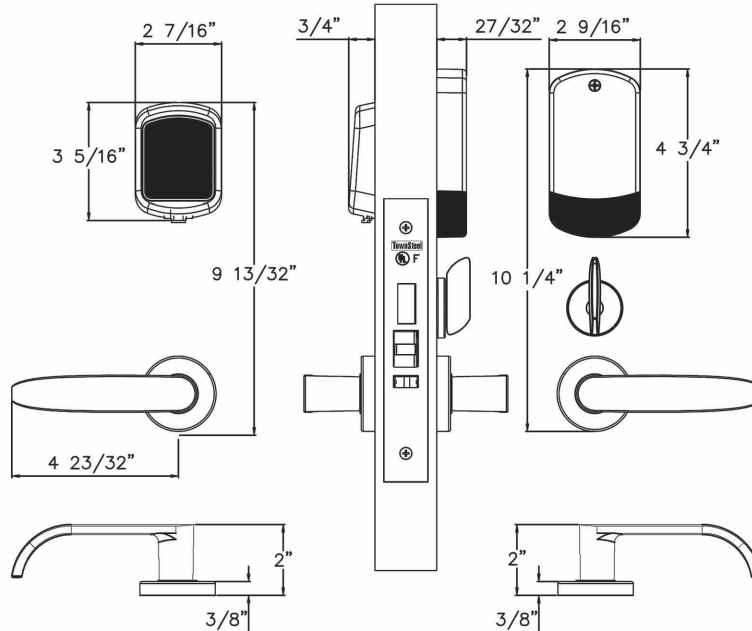

Model Number Lever Cylinder

ECR 1B6R - S LH 626 - SFIC7

Series Lockbody Finish

e-CRONUS 2A Series

ANSI Grade 1

Profile

How To Order

Series	e-Cronus 2A: No cylinder
Model Number	2: 2000(Keypad) / 4: 4000(RFID) / 5R: 5000-RF(WiFi) 5B: 5000-BLE(Bluetooth) / 6: 6000(Maxx Access System)
Lockbody	R: Rigid / C: Clutched / X: Automatic Deadbolt Series
Lever Style	S: Sentinel / Q: Quest / Or see TownSteel Catalog
Finish	622: US19, Flat Black / 626: US26D, Satin Chrome Or special color upon request
Cylinder	N/A

Model Number Lever
ECR 2A 6R - S LH 626
 Series Lockbody Finish

e-CRONUS 2B Series

ANSI Grade 1

Profile

How To Order

Series	e-Cronus 2B: With cylinder
Model Number	2: 2000(Keypad) / 4: 4000(RFID) / 5R: 5000-RF(WiFi) 5B: 5000-BLE(Bluetooth) / 6: 6000(Maxx Access System)
Lockbody	R: Rigid / C: Clutched / X: Automatic Deadbolt Series
Lever Style	S: Sentinel / Q: Quest / Or see TownSteel Catalog
Finish	622: US19, Flat Black / 626: US26D, Satin Chrome Or special color upon request
Cylinder	Any mortise cylinder can be used

e-CRONUS 1A Series

ANSI Grade 1

Profile

How To Order

Series	e-Cronus 1A: No cylinder
Model Number	2: 2000(Keypad) / 4: 4000(RFID) / 5R: 5000-RF(WiFi) 5B: 5000-BLE(Bluetooth) / 6: 6000(Maxx Access System)
Lockbody	R: Rigid / C: Clutched / X: Automatic Deadbolt Series
Lever Style	S: Sentinel / Q: Quest / Or see TownSteel Catalog
Finish	622: US19, Flat Black / 626: US26D, Satin Chrome Or special color upon request
Cylinder	N/A

Model Number Lever
ECR 1A6R - S LH 626
 Series Lockbody Finish