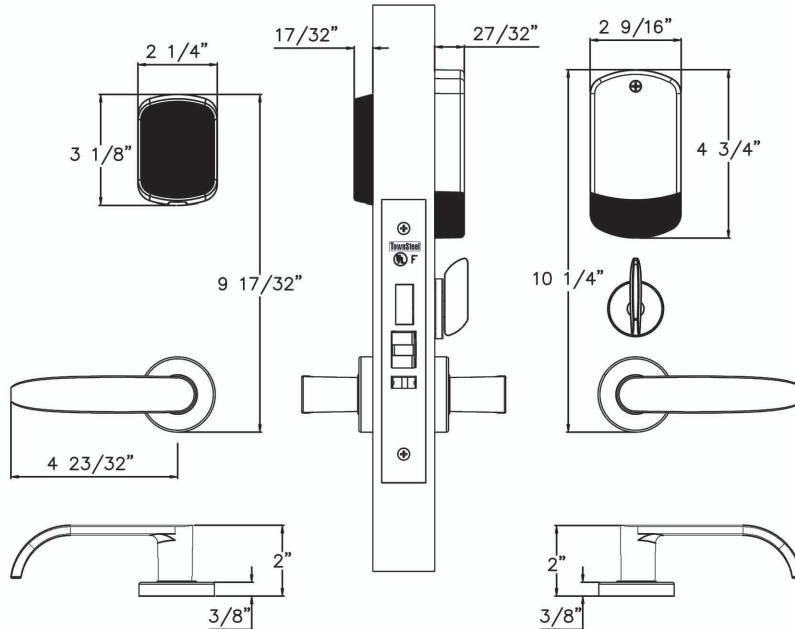

Model Number Lever Cylinder

ECR 1B6R - S LH 626 - SFIC7

Series Lockbody Finish

e-CRONUS 2A Series

ANSI Grade 1

Profile

How To Order

Series	e-Cronus 2A: No cylinder
Model Number	2: 2000(Keypad) / 4: 4000(RFID) / 5R: 5000-RF(WiFi) 5B: 5000-BLE(Bluetooth) / 6: 6000(Maxx Access System)
Lockbody	R: Rigid / C: Clutched / X: Automatic Deadbolt Series
Lever Style	S: Sentinel / Q: Quest / Or see TownSteel Catalog
Finish	622: US19, Flat Black / 626: US26D, Satin Chrome Or special color upon request
Cylinder	N/A

Model Number Lever
ECR 2A 6R - S LH 626
 Series Lockbody Finish

e-CRONUS 2B Series

ANSI Grade 1

Profile

How To Order

Series	e-Cronus 2B: With cylinder
Model Number	2: 2000(Keypad) / 4: 4000(RFID) / 5R: 5000-RF(WiFi) 5B: 5000-BLE(Bluetooth) / 6: 6000(Maxx Access System)
Lockbody	R: Rigid / C: Clutched / X: Automatic Deadbolt Series
Lever Style	S: Sentinel / Q: Quest / Or see TownSteel Catalog
Finish	622: US19, Flat Black / 626: US26D, Satin Chrome Or special color upon request
Cylinder	Any mortise cylinder can be used

e-CRONUS 1A Series

ANSI Grade 1

Profile

How To Order

Series	e-Cronus 1A: No cylinder
Model Number	2: 2000(Keypad) / 4: 4000(RFID) / 5R: 5000-RF(WiFi) 5B: 5000-BLE(Bluetooth) / 6: 6000(Maxx Access System)
Lockbody	R: Rigid / C: Clutched / X: Automatic Deadbolt Series
Lever Style	S: Sentinel / Q: Quest / Or see TownSteel Catalog
Finish	622: US19, Flat Black / 626: US26D, Satin Chrome Or special color upon request
Cylinder	N/A

Model Number Lever
ECR 1A6R - S LH 626
 Series Lockbody Finish