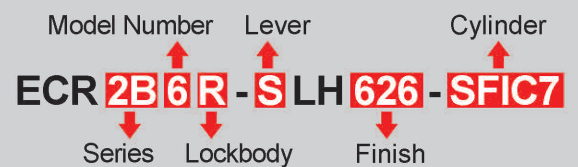

e-CRONUS 1B Series

ANSI Grade 1

Profile

How To Order

Series	e-Cronus 1B: With cylinder
Model Number	2: 2000(Keypad) / 4: 4000(RFID) / 5R: 5000-RF(WiFi) 5B: 5000-BLE(Bluetooth) / 6: 6000(Maxx Access System)
Lockbody	R: Rigid / C: Clutched / X: Automatic Deadbolt Series
Lever Style	S: Sentinel / Q: Quest / Or see TownSteel Catalog
Finish	622: US19, Flat Black / 626: US26D, Satin Chrome Or special color upon request
Cylinder	Any mortise cylinder can be used

Model Number Lever Cylinder

ECR 1B6R - S LH 626 - SFIC7

Series Lockbody Finish

e-CRONUS 2A Series

ANSI Grade 1

Profile

How To Order

Series	e-Cronus 2A: No cylinder
Model Number	2: 2000(Keypad) / 4: 4000(RFID) / 5R: 5000-RF(WiFi) 5B: 5000-BLE(Bluetooth) / 6: 6000(Maxx Access System)
Lockbody	R: Rigid / C: Clutched / X: Automatic Deadbolt Series
Lever Style	S: Sentinel / Q: Quest / Or see TownSteel Catalog
Finish	622: US19, Flat Black / 626: US26D, Satin Chrome Or special color upon request
Cylinder	N/A

Model Number Lever
ECR 2A 6R - S LH 626
 Series Lockbody Finish

e-CRONUS 2B Series

ANSI Grade 1

Profile

How To Order

Series	e-Cronus 2B: With cylinder
Model Number	2: 2000(Keypad) / 4: 4000(RFID) / 5R: 5000-RF(WiFi) 5B: 5000-BLE(Bluetooth) / 6: 6000(Maxx Access System)
Lockbody	R: Rigid / C: Clutched / X: Automatic Deadbolt Series
Lever Style	S: Sentinel / Q: Quest / Or see TownSteel Catalog
Finish	622: US19, Flat Black / 626: US26D, Satin Chrome Or special color upon request
Cylinder	Any mortise cylinder can be used

e-CRONUS 1A Series

ANSI Grade 1

Profile

How To Order

Series	e-Cronus 1A: No cylinder
Model Number	2: 2000(Keypad) / 4: 4000(RFID) / 5R: 5000-RF(WiFi) 5B: 5000-BLE(Bluetooth) / 6: 6000(Maxx Access System)
Lockbody	R: Rigid / C: Clutched / X: Automatic Deadbolt Series
Lever Style	S: Sentinel / Q: Quest / Or see TownSteel Catalog
Finish	622: US19, Flat Black / 626: US26D, Satin Chrome Or special color upon request
Cylinder	N/A