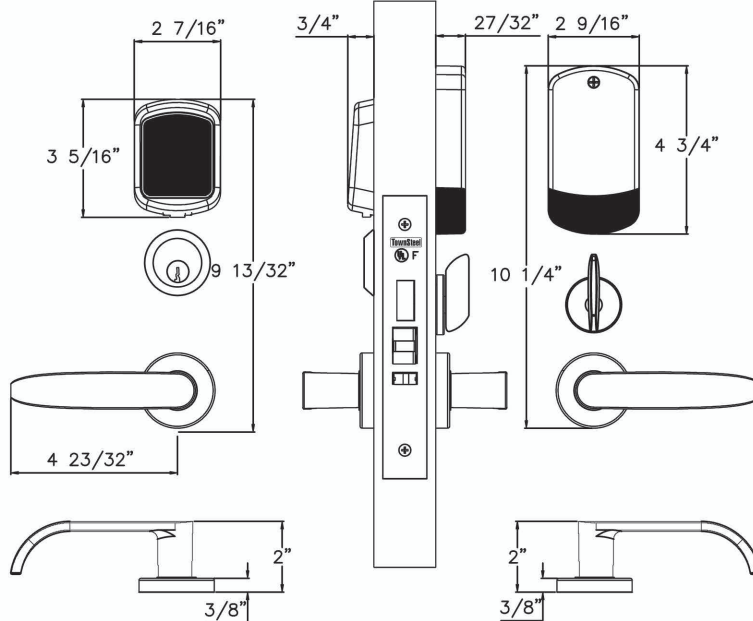

Model Number Lever Cylinder

ECR 1B6R - S LH 626 - SFIC7

Series Lockbody Finish

e-CRONUS 2A Series

ANSI Grade 1

Profile

How To Order

Series	e-Cronus 2A: No cylinder
Model Number	2: 2000(Keypad) / 4: 4000(RFID) / 5R: 5000-RF(WiFi) 5B: 5000-BLE(Bluetooth) / 6: 6000(Maxx Access System)
Lockbody	R: Rigid / C: Clutched / X: Automatic Deadbolt Series
Lever Style	S: Sentinel / Q: Quest / Or see TownSteel Catalog
Finish	622: US19, Flat Black / 626: US26D, Satin Chrome Or special color upon request
Cylinder	N/A

Model Number Lever
ECR 2A 6R - S LH 626
 Series Lockbody Finish

e-CRONUS 2B Series

ANSI Grade 1

Profile

How To Order

Series	e-Cronus 2B: With cylinder
Model Number	2: 2000(Keypad) / 4: 4000(RFID) / 5R: 5000-RF(WiFi) 5B: 5000-BLE(Bluetooth) / 6: 6000(Maxx Access System)
Lockbody	R: Rigid / C: Clutched / X: Automatic Deadbolt Series
Lever Style	S: Sentinel / Q: Quest / Or see TownSteel Catalog
Finish	622: US19, Flat Black / 626: US26D, Satin Chrome Or special color upon request
Cylinder	Any mortise cylinder can be used

e-CRONUS 1A Series

ANSI Grade 1

Profile

How To Order

Series	e-Cronus 1A: No cylinder
Model Number	2: 2000(Keypad) / 4: 4000(RFID) / 5R: 5000-RF(WiFi) 5B: 5000-BLE(Bluetooth) / 6: 6000(Maxx Access System)
Lockbody	R: Rigid / C: Clutched / X: Automatic Deadbolt Series
Lever Style	S: Sentinel / Q: Quest / Or see TownSteel Catalog
Finish	622: US19, Flat Black / 626: US26D, Satin Chrome Or special color upon request
Cylinder	N/A

Model Number Lever
ECR 1A6R - S LH 626
 Series Lockbody Finish