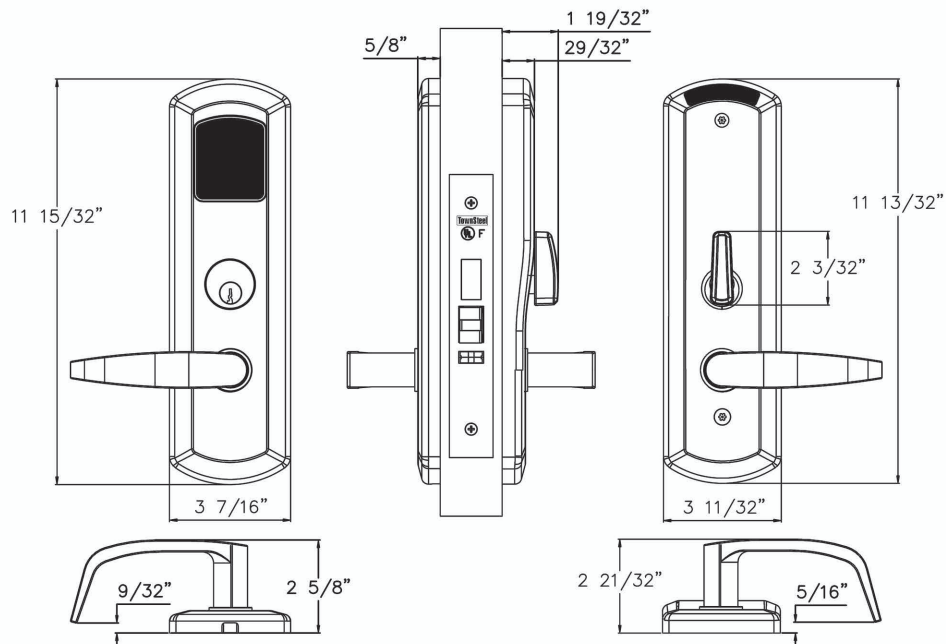

Profile

How To Order

Series	e-Kontos 1B: With cylinder
Model Number	5R: 5000-RF(WiFi) / 5B: 5000-BLE(Bluetooth) 6: 6000(Maxx Access System)
Lockbody	R: Rigid / C: Clutched / X: Automatic Deadbolt Series
Lever Style	S: Sentinel / Q: Quest / Or see TownSteel Catalog
Finish	622: US19, Flat Black / 626: US26D, Satin Chrome Or special color upon request
Cylinder	Any mortise cylinder can be used

Model Number   Lever   Cylinder

EKO 1B6R - SLH 626 - SFIC7

Series   Lockbody   Finish