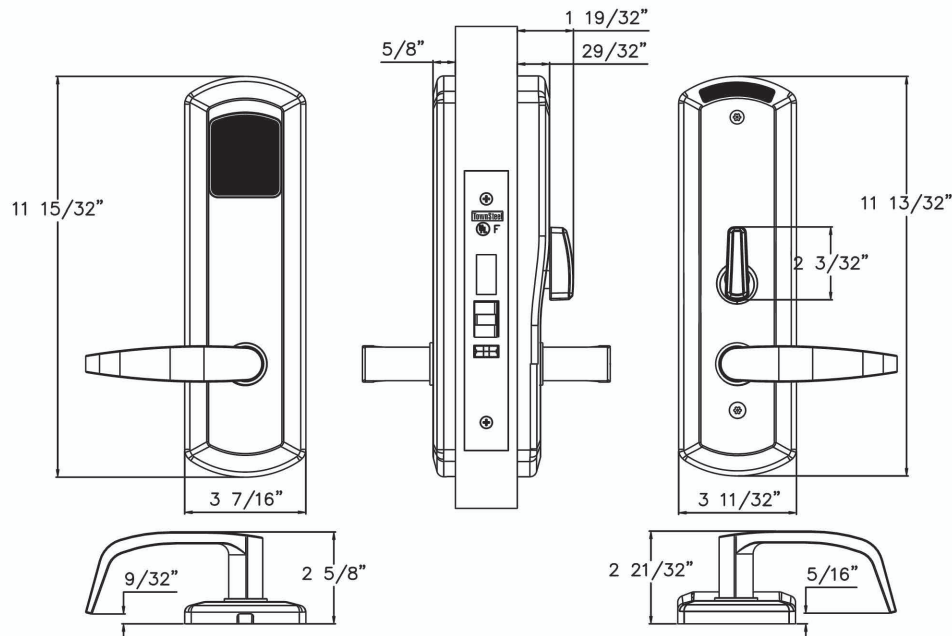

## Profile

## How To Order

Series	e-Kontos 1A: No cylinder
Model Number	5R: 5000-RF(WiFi) / 5B: 5000-BLE(Bluetooth) 6: 6000(Maxx Access System)
Lockbody	R: Rigid / C: Clutched / X: Automatic Deadbolt Series
Lever Style	S: Sentinel / Q: Quest / Or see TownSteel Catalog
Finish	622: US19, Flat Black / 626: US26D, Satin Chrome Or special color upon request
Cylinder	N/A

Model Number Lever  
**EKO 1A6R -SLH 626**  
 Series Lockbody Finish

## How To Order

Series	e-Kontos 1B: With cylinder
Model Number	5R: 5000-RF(WiFi) / 5B: 5000-BLE(Bluetooth) 6: 6000(Maxx Access System)
Lockbody	R: Rigid / C: Clutched / X: Automatic Deadbolt Series
Lever Style	S: Sentinel / Q: Quest / Or see TownSteel Catalog
Finish	622: US19, Flat Black / 626: US26D, Satin Chrome Or special color upon request
Cylinder	Any mortise cylinder can be used