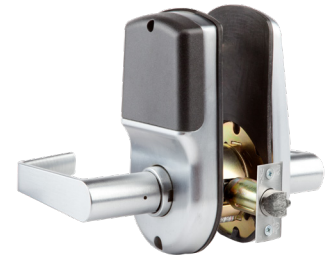

WIRELESS NETWORKED ACCESS CONTROL

Multi-Credential Options

PHONE

SMART WATCH

SMART REMOTE

13.56 mHZ

PIN

KEY

EXTERIOR VIEW

INTERIOR VIEW

Product Features

Access Types

Smartphone, PIN access codes, RFID, smart remote, smartwatch, traditional key override. Two-factor authentication capable

Access Levels

Administrator defined through the Cloud Based Access Control Interface

1-3/4" - 2-1/4" thick, preset for 1-3/4"

Handing

Non-handed, field reversible

Operation

Always locked or can be set to Passage mode.

Chassis

Built on PDQ SD Grade 2 standard-duty chassis

Cylinders